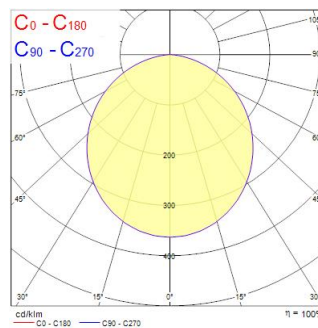

Colossal 600mm 940 OPAL Dir White EM

Item No: 2071186

Concord

600mm diameter circular architectural luminaire, can be surface mounted or suspended. Powder coated aluminium housing (RAL9016) with polycarbonate opal diffuser. Direct light distribution, 4535lm luminous flux, 41.5W system power, 109lm/W luminaire efficacy. Constant current driver. 3 hours integrated emergency. Colour rendering index Ra >90, 4000K Neutral White LED, chromaticity tolerance of 3-step MacAdam ellipse. IP40, IK03. 450mA drive current. Electrical protection Class1, 220-240V. Reported lifetime 66k hours L90B10.

Technical Assets

Dimensions (mm)

Photometrics

Distance [m]	Cone diameter [m]	E10%	E50%	E90%	Illuminance [lx]
0.5	1.42	50%	50%	54.8°	6591
1.0	2.84	50%	50%	54.8°	1648
1.5	4.25	50%	50%	54.8°	732
2.0	5.67	50%	50%	54.8°	412
2.5	7.09	50%	50%	54.8°	264
3.0	8.51	50%	50%	54.8°	183

Distance [m] Cone diameter [m] Illuminance [lx]
 — C0 - C180 (Half beam angle: 108.6°)

Colossal 600mm 940 OPAL Dir White EM

Item No: 2071186

Concord

General data

Nome do produto	Colossal 600mm 940 OPAL Dir White EM
Tecnologia	LED
Casquilho	N/A
Corpo (Housing)	Aluminium
Montagem	Ceiling surface mounting, Suspended
Detetor de presença incorporado	NONE
Aplicação geral	Hotelaria, Escritórios
Intervalo de temperatura de funcionamento (°C)	10°C...+25°C
Compatibilidade com assistente virtual	N/A
ETIM	EC002892
Garantia	5 anos

Optical data

Fluxo luminoso da luminária (lm)	4535
Eficiência (lm/W)	109
Temperatura de cor (K)	4000
Colour Code	940
Cor da luz	Neutral White
CRI	90
Variação da cor (SDCM)	SDCM3
Tipo de distribuição	Symmetric
Glare control	< 22
Grupo de risco fotobiológico	RG0