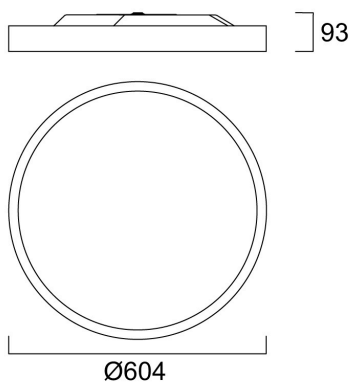

Colossal 600mm 940 Prism Dir White DALI EM

Item No: 2071194

Concord

600mm diameter circular architectural luminaire, can be surface mounted or suspended. Powder coated aluminium housing (RAL9016) with PMMA prismatic diffuser. Direct light distribution, 3400lm luminous flux, 32.1W system power, 106lm/W luminaire efficacy. DALI dimmable. 3 hours integrated emergency. Colour rendering index Ra >90, 4000K Neutral White LED, chromaticity tolerance of 3-step MacAdam ellipse. IP40, IK03. 350mA drive current. UGR≤19. Electrical protection Class1, 220-240V. Reported lifetime 66k hours L90B10.

Technical Assets

Dimensions (mm)

Photometrics

Distance [m]	Cone diameter [m]	Beam diameter [m]	Illuminance [lx]
0.5	1.04	Ø0.71	5375
1.0	2.09	Ø1.42	1344
1.5	3.13	Ø2.13	590
2.0	4.17	Ø2.84	356
2.5	5.21	Ø3.55	256
3.0	6.26	Ø4.26	177

Distance [m] Cone diameter [m] Illuminance [lx]
 — C0 - C180 (Half beam angle: 92.4°)

Colossal 600mm 940 Prism Dir White DALI EM

Item No: 2071194

Concord

General data

Nome do produto	Colossal 600mm 940 Prism Dir White DALI EM
Tecnologia	LED
Casquilho	N/A
Corpo (Housing)	Aluminium
Montagem	Ceiling surface mounting, Suspended
Detetor de presença incorporado	NONE
Aplicação geral	Hotelaria, Escritórios
Intervalo de temperatura de funcionamento (°C)	10°C...+25°C
Compatibilidade com assistente virtual	N/A
ETIM	EC002892
Garantia	5 anos

Colossal 600mm 940 Prism Dir White DALI EM

Item No: 2071194

Concord

Lifetime data

Vida útil L70 B50	170000
Vida útil L80 B20	145000
Lifespan L90 B10	66000

Physical data

Cor do corpo	RAL 9016 - Traffic white / Bezel
Proteção IP	IP40/20
Proteção IK	IK07
Acabamento do difusor	Prismatic
Material do difusor	PMMA Acrylic
Altura nominal do produto (mm)	93
Nominal Product Diameter (mm)	604
Peso (kg)	9.3