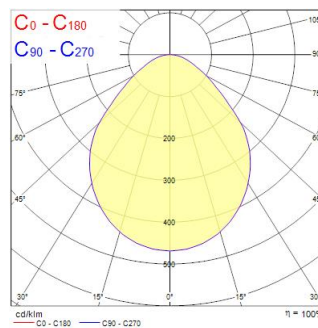

Colossal 600mm 940 Prism Dir White DALI EM

Item No: 2071194

Concord

600mm diameter circular architectural luminaire, can be surface mounted or suspended. Powder coated aluminium housing (RAL9016) with PMMA prismatic diffuser. Direct light distribution, 3400lm luminous flux, 32.1W system power, 106lm/W luminaire efficacy. DALI dimmable. 3 hours integrated emergency. Colour rendering index Ra >90, 4000K Neutral White LED, chromaticity tolerance of 3-step MacAdam ellipse. IP40, IK03. 350mA drive current. UGR≤19. Electrical protection Class1, 220-240V. Reported lifetime 66k hours L90B10.

Technical Assets

Dimensions (mm)

Photometrics

Distance [m]	Cone diameter [m]	Beam diameter [m]	Illuminance [lx]
0.5	1.04	Ø0.71	5375
1.0	2.09	Ø1.42	1344
1.5	3.13	Ø2.13	590
2.0	4.17	Ø2.84	356
2.5	5.21	Ø3.55	256
3.0	6.26	Ø4.26	177

Distance [m] Cone diameter [m] Illuminance [lx]
 — C0 - C180 (Half beam angle: 92.4°)

Colossal 600mm 940 Prism Dir White DALI EM

Item No: 2071194

Concord

General data

Nome do produto	Colossal 600mm 940 Prism Dir White DALI EM
Tecnologia	LED
Casquilho	N/A
Corpo (Housing)	Aluminium
Montagem	Ceiling surface mounting, Suspended
Detetor de presença incorporado	NONE
Aplicação geral	Hotelaria, Escritórios
Intervalo de temperatura de funcionamento (°C)	10°C...+25°C
Compatibilidade com assistente virtual	N/A
ETIM	EC002892
Garantia	5 anos

Optical data

Fluxo luminoso da luminária (lm)	3400
Eficiência (lm/W)	106
Temperatura de cor (K)	4000
Colour Code	940
Cor da luz	Neutral White
CRI	90
Variação da cor (SDCM)	SDCM3
Tipo de distribuição	Symmetric
Glare control	< 18
Grupo de risco fotobiológico	RG0