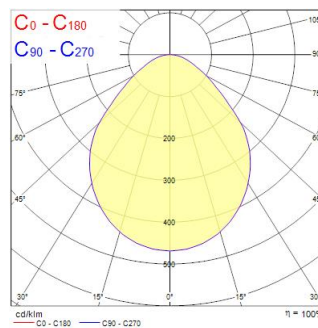

Colossal 900mm 840 Prism Dir White DALI EM

Item No: 2071246

Concord

900mm diameter circular architectural luminaire, can be surface mounted or suspended. Powder coated aluminium housing (RAL9016) with PMMA prismatic diffuser. Direct light distribution, 8170lm luminous flux, 60W system power, 136lm/W luminaire efficacy. DALI dimmable. 3 hours integrated emergency. Colour rendering index Ra >80, 4000K Neutral White LED, chromaticity tolerance of 3-step MacAdam ellipse. IP40/IP20, IK03. 350mA drive current. UGR≤19. Electrical protection Class1, 220-240V. Reported lifetime 66k hours L90B10.

Technical Assets

Dimensions (mm)

Photometrics

Distance [m]	Cone diameter [m]	Beam diameter [m]	Illuminance [lx]
0.5	1.04	0.07	1530
1.0	2.09	0.14	383
1.5	3.13	0.21	170
2.0	4.17	0.28	95
2.5	5.21	0.35	61
3.0	6.26	0.42	45

Distance [m] Cone diameter [m] Illuminance [lx]
 — C0 - C180 (Half beam angle: 92.4°)

Colossal 900mm 840 Prism Dir White DALI EM

Item No: 2071246

Concord

General data

Nome do produto	Colossal 900mm 840 Prism Dir White DALI EM
Tecnologia	LED
Casquilho	N/A
Corpo (Housing)	Aluminium
Montagem	Ceiling surface mounting
Detetor de presença incorporado	NONE
Aplicação geral	Hotelaria, Escritórios
Intervalo de temperatura de funcionamento (°C)	5°C...+25°C
Compatibilidade com assistente virtual	N/A
ETIM	EC002892
Garantia	5 anos

Optical data

Fluxo luminoso da luminária (lm)	8170
Eficiência (lm/W)	137
Temperatura de cor (K)	4000
Colour Code	840
Cor da luz	Neutral White
CRI	80
Variação da cor (SDCM)	SDCM3
Tipo de distribuição	Symmetric
Glare control	< 19
Grupo de risco fotobiológico	RG0