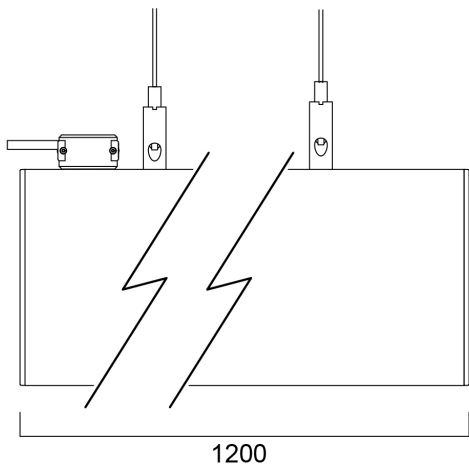

MC2 KIT 1.2M 4K DALIEM WHT PRIS

Item No: 2071471

Concord

MC2-KIT 1.2M 4K DALIEM WHT PRIS LED luminaire, white RAL9016 finishing, direct distribution, suspended kit version is pre-wired and supplied complete with end caps and suspension cables, compact and minimalist design based on the Golden Mean, ideal for offices, meeting rooms, corridors, education facilities, museums and libraries, extruded aluminium body, diffuser: micro prismatic, colour temperature: 4000K neutral white, total system power: 19W, total fixture output: 2300lm, emergency output: 136lm, luminaire efficacy: 121lm/W, LOR: 100%, colour rendering: Ra >80, LED Chromacity: 3 step MacAdam ellipse, lifespan: 66,000 hours L90B10, IR/UV free light source without heat radiation, operating voltage: 220-240V / 50-60Hz, drive current: 800mA, electronic driver, DALI dimmable, integral emergency: 3 hour maintained, electrical protection: CLASS I, IP20, suitable for internal environment only.

Technical Assets

Dimensions (mm)

Photometrics

Distance [m]	Cone diameter [m]	Beam diameter [m]	Beam diameter [ft]	Illuminance [lx]
0.5	0.58 0.67	0.07	0.23	8283
1.0	1.16 1.34	0.14	0.46	1316
1.5	1.74 2.01	0.21	0.69	556
2.0	2.32 2.68	0.28	0.92	329
2.5	2.90 3.35	0.35	1.15	211
3.0	3.48 4.02	0.42	1.38	148

Distance [m] Cone diameter [m] Beam diameter [m] Beam diameter [ft] Illuminance [lx]

— C0 - C180 (Half beam angle: 67.6°)
— C90 - C270 (Half beam angle: 66.8°)

MC2 KIT 1.2M 4K DALIEM WHT PRIS

Item No: 2071471