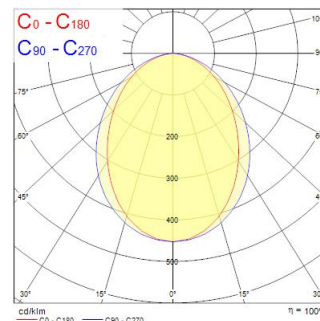

### Dimensions (mm)

### Photometrics

Distance [m]	Cone diameter [m]	Beam diameter [m]	Beam diameter [ft]	Illuminance [lx]
0.5	1.12 0.66	0.75	2.46	288 239 88
1.0	2.24 1.32	1.50	4.92	67 56 14
1.5	3.37 2.00	2.25	7.38	30 25 6
2.0	4.49 2.66	3.00	9.84	17 14 3
2.5	5.61 3.33	3.75	12.30	11 9 2
3.0	6.73 4.00	4.50	14.76	7 6 1

Distance [m]    Cone diameter [m]    Beam diameter [m]    Beam diameter [ft]    Illuminance [lx]

— C0 - C180 (Half beam angle: 83.6°)  
— C90 - C270 (Half beam angle: 96.6°)