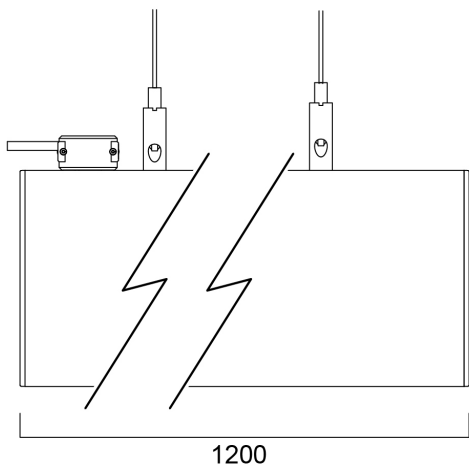

MC2 KIT 1.2M 4K DALIEM BLK OPAL

Item No: 2071577

Concord

MC2-KIT 1.2M 4K DALIEM BLK OPAL LED luminaire, black RAL9005 finishing, direct distribution, suspended kit version is pre-wired and supplied complete with end caps and suspension cables, compact and minimalist design based on the Golden Mean, ideal for offices, meeting rooms, corridors, education facilities, museums and libraries, extruded aluminium body, diffuser: opal, colour temperature: 4000K neutral white, total system power: 19W, total fixture output: 2400lm, emergency output: 147lm, luminaire efficacy: 126lm/W, LOR: 100%, colour rendering: Ra >80, LED Chromacity: 3 step MacAdam ellipse, lifespan: 66,000 hours L90B10, IR/UV free light source without heat radiation, operating voltage: 220-240V / 50-60Hz, drive current: 800mA, electronic driver, DALI dimmable, integral emergency: 3 hour maintained, electrical protection: CLASS I, IP20, suitable for internal environment only.

Technical Assets

Dimensions (mm)

Photometrics

Distance [m]	Cone diameter [m]	E10%	E50%	E90%	Illuminance [lx]
0.5	1.12 0.86	517	510	483	255
1.0	2.24 1.73	517	510	483	63
1.5	3.37 2.60	517	510	483	28
2.0	4.49 3.56	517	510	483	16
2.5	5.61 4.47	517	510	483	10
3.0	6.73 5.36	517	510	483	7