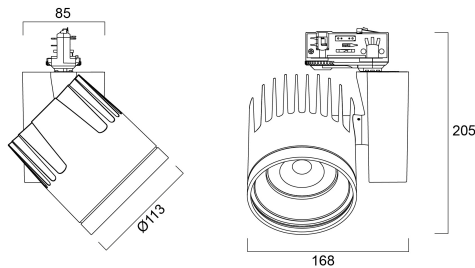

# BEACON XXL MB DALI 4K L3 WHT

Item No: 2093051

Concord

2093051 BEACON XXL MB DALI 4K L3 WHT Integrated LED spotlight, white RAL 9016, compact and minimalist design, ideal for double height spaces, retail and display applications, die-cast aluminium body, passive cooling heatsink, beam angle: 50° medium beam, optics: Silicone lens for controlled beam, colour temperature: 4000K neutral white, total system power: 48W, total fixture output: 4179lm, luminaire efficacy: 87lm/W, LOR: 100%, colour rendering: Ra 93 typical, LED Chromacity: 3 step MacAdam ellipse, IR/UV free light source without heat radiation, operating voltage: 220-240V / 50-60Hz, drive current: 1200mA, electronic driver, DALI dimmable, power factor: 0.95 electrical protection: CLASS I, DALI track adaptor, suitable for Concord Lytespan DALI track, ingress protection rating: IP20. IMPORTANT NOTE: This fixture can only be used on the Lytespan DALI or Lytebeam DALI tracks !

### Dimensions (mm)

## Physical data

Cor do corpo	White
Proteção IP	IP20
Acabamento do difusor	Diffuse
Reflector finish	Not Applicable
Comprimento nominal do produto (mm)	85
Largura nominal do produto (mm)	168
Altura nominal do produto (mm)	205
Peso (kg)	1.5

## Packaging

Código EAN	5025768930517
Comprimento / altura da embalagem individual (cm)	25.0
Largura da embalagem individual (cm)	19.5
Profundidade da embalagem individual (cm)	20.0
DUN14 (inner)	05025768930517
Unidades por embalagem exterior	1
Comprimento / altura da embalagem exterior (cm)	25.0
Largura da embalagem exterior (cm)	19.5
Profundidade da embalagem exterior (cm)	20.0