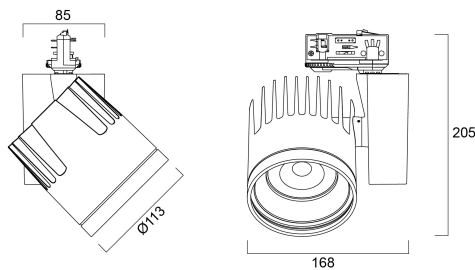

BEACON XXL WB DALI 4K L3 BLK

Item No: 2093064

Concord

2093064 BEACON XXL WB DALI 4K L3 BLK Integrated LED spotlight, black RAL 9005, compact and minimalist design, ideal for double height spaces, retail and display applications, die-cast aluminium body, passive cooling heatsink, beam angle: 67° wide beam, optics: Silicone lens for controlled beam, colour temperature: 4000K neutral white, total system power: 48W, total fixture output: 4884lm, luminaire efficacy: 102lm/W, LOR: 100%, colour rendering: Ra 93 typical, LED Chromacity: 3 step MacAdam ellipse, IR/UV free light source without heat radiation, operating voltage: 220-240V / 50-60Hz, drive current: 1200mA, electronic driver, DALI dimmable, power factor: 0.95 electrical protection: CLASS I, DALI track adaptor, suitable for Concord Lytespan DALI track, ingress protection rating: IP20. **IMPORTANT NOTE:** This fixture can only be used on the Lytespan DALI or Lytebeam DALI tracks !

Technical Assets

Dimensions (mm)

Photometrics

Distance [m]	Cone diameter [m]	E171 E270	E171 E270
0.5	0.66	1755 1521	33.8° 33.8°
1.0	1.32	444 384	33.8° 33.8°
1.5	1.99	190 165	33.8° 33.8°
2.0	2.65	111 96	33.8° 33.8°
2.5	3.31	71 61	33.8° 33.8°
3.0	3.97	49 42	33.8° 33.8°

Distance [m] Cone diameter [m] Illuminance [lx]
 — C0 - C180 (Half beam angle: 67.0°)

BEACON XXL WB DALI 4K L3 BLK

Item No: 2093064

Concord

General data

Nome do produto	BEACON XXL WB DALI 4K L3 BLK
Tecnologia	LED
Casquilho	N/A
Corpo (Housing)	Aluminium
Montagem	Track mounting
Environment	Internal
Aplicação geral	Retalho
Performance ambient temperature Tq (°C)	25
ETIM	EC001744
Garantia	5 anos

Lifetime data

Vida útil L70 B50	100000
Vida útil L80 B20	100000
Lifespan L90 B10	55500

Physical data

Cor do corpo	Black
Proteção IP	IP20
Acabamento do difusor	Diffuse
Reflector finish	Not Applicable
Comprimento nominal do produto (mm)	85
Largura nominal do produto (mm)	168
Altura nominal do produto (mm)	205
Peso (kg)	1.443