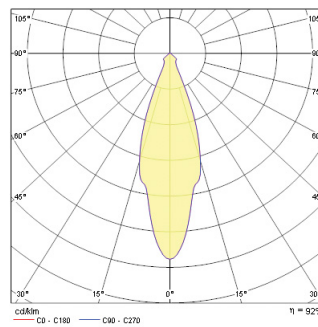

### Photometrics

Distance [m]	Core diameter [m]	Beam diameter [m]	Illuminance [lx]
0.5	0.30	0.58	266
1.0	0.60	1.16	133
1.5	0.91	1.74	89
2.0	1.21	2.32	67
2.5	1.51	2.90	54
3.0	1.81	3.48	45

Distance [m] Core diameter [m] Illuminance [lx]  
C0 - C180 (Half beam angle: 33.6°)