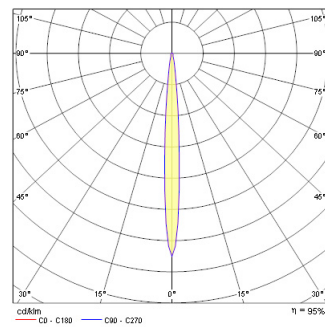

QR-CB51 50W GU/GX5.3

Item No: 3035040

Technical Assets

Dimensions (mm)

Photometrics

Distance [m]	Core diameter [m]	Beam diameter [m]	Illuminance [lx]
0.5	0.07	0.14	9600 8300
1.0	0.14	0.28	4104 3576
1.5	0.22	0.42	1821 1584
2.0	0.29	0.56	1041 912
2.5	0.36	0.70	696 608
3.0	0.43	0.84	453 396

Distance [m] Core diameter [m] Illuminance [lx]
C0 - C180 (Half beam angle: 8.2°)

QR-CB51 50W GU/GX5.3

Item No: 3035040

General data

Nome do produto	QR-CB51 50W GU/GX5.3
Corpo (Housing)	Aluminium
Montagem	Ceiling recessed mounting
Environment	Interior
Aplicação geral	Retail
E-number FI	4277728
E-number SE	7472753

Optical data

Adjustable chromaticity	N
Tipo de distribuição	Adjustable

Electrical data

Classe de proteção elétrica	Class III
Control gear mounting	Remote

Physical data

Cor do corpo	Silver
Proteção IP	IP20
Max. Lamp Diameter (mm) - D	98
Peso (kg)	0.2
Recessed Depth (mm)	100