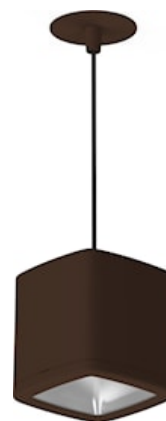

Inverto Pend Rmt NW Eb Rust

Item No: 3080064

SYLVANIA

PROTM

Pendant luminaire with remote driver, wire to base with pluggable connection for easy installation, suitable for looping, switchable driver, rust coloured aluminium housing, 1,617lm, 16W, 101lm/W, 4000K, 350mA, CRI:80, 40° beam Angle, non-dimmable, IP20, IK07, lifespan: 60,000hrs (L80:B20), 18.50x24.5x11.5mm.

Technical Assets

Dimensions (mm)

Photometrics

Distance [m]	Cone diameter [m]	E10°	E10°	E10°
0.5	0.36	810°	810°	12074
		810°	18.8°	8424
1.0	0.72	810°	18.8°	3244
		810°	18.8°	1058
1.5	1.08	810°	18.8°	1442
		810°	18.8°	603
2.0	1.44	810°	18.8°	811
		810°	18.8°	358
2.5	1.80	810°	18.8°	519
		810°	18.8°	217
3.0	2.16	810°	18.8°	360
		810°	18.8°	151

Distance [m] Cone diameter [m] Illuminance [lx]
 C0 - C180 (Half beam angle: 39.6°)

Inverto Pend Rmt NW Eb Rust

Item No: 3080064

SYLVANIA

General data

Nome do produto	Inverto Pend Rmt NW Eb Rust
Tecnologia	LED
Casquilho	N/A
Corpo (Housing)	Aluminium
Montagem	Pendant surface
Environment	Internal
Aplicação geral	Hotelaria
Intervalo de temperatura de funcionamento (°C)	-25°C...+25°C
Performance ambient temperature Tq (°C)	25
ETIM	EC001743
Garantia	5 anos