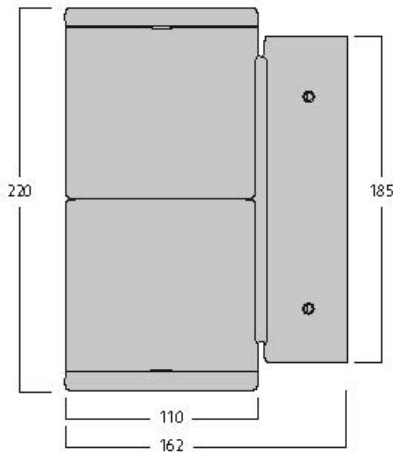

Inverto Dir/Ind WW Eb Black

Item No: 3080097

SYLVANIA

PROTM

Surface Wall mounted direct / indirect luminaire, wire to base with pluggable connection for easy installation, suitable for looping, black coloured aluminium housing, 3130lm (2 x 1565lm), 30W, 104lm/W,3000K, 350mA, CRI:80, 40° beam Angle, non-dimmable, IP65, IK07, lifespan: 60,000hrs (L80:B20), 23.00x32.2x11.5mm.

Technical Assets

Dimensions (mm)

Photometrics

Distance [m]	Cone diameter [m]	E10° [lx]	E30° [lx]	E50° [lx]
0.5	0.36	1289	804	517
1.0	0.72	317	196	129
1.5	1.08	139	86	56
2.0	1.44	78	49	32
2.5	1.80	50	31	20
3.0	2.16	30	18	12

Distance [m] Cone diameter [m] Illuminance [lx]
 C0 - C180 (Half beam angle: 39.6°)

Inverto Dir/Ind WW Eb Black

Item No: 3080097

SYLVANIA

General data

Nome do produto	Inverto Dir/Ind WW Eb Black
Tecnologia	LED
Casquilho	N/A
Corpo (Housing)	Aluminium
Montagem	Wall surface mounted
Environment	Internal/External
Aplicação geral	Hotelaria
Intervalo de temperatura de funcionamento (°C)	-25°C...+25°C
Performance ambient temperature Tq (°C)	25
ETIM	EC002892
E-number SE	7702869
Garantia	5 anos

Lifetime data

Vida útil L70 B50	60000
Vida útil L80 B20	60000
Lifespan L90 B10	56100

Physical data

Cor do corpo	RAL 9005 - Jet black
Proteção IP	IP65
Proteção IK	IK07
Acabamento do difusor	Transparent
Material do difusor	Glass
Comprimento nominal do produto (mm)	162
Largura nominal do produto (mm)	110
Altura nominal do produto (mm)	220
Peso (kg)	2.444