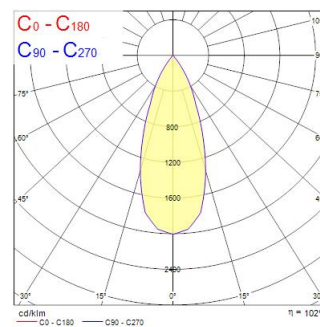

Photometrics