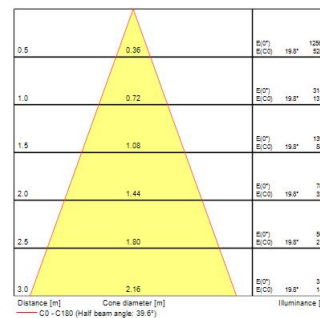

Photometrics