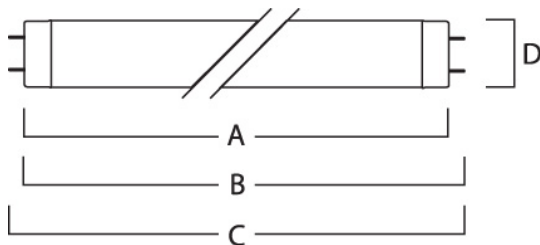

### Dimensions (mm)

## Physical data

Nominal Product Length (mm)	450.0
Nominal Product Diameter (mm)	26
Max. Length base to base (mm) - A	437.4
Length base to pin Min-Max (mm) - B	442.1-444.5
Max. Lamp Length (mm) - C/L	451.6
Max. Lamp Diameter (mm) - D	28.0
Weight (kg)	0.086

## Packaging

Product EAN number	5410288001241
Packaging single length / height (cm)	45.6
Packaging single width (cm)	2.9
Packaging single depth (cm)	2.9
DUN14 (inner)	15410288001248
Units per outer package	25
Packaging outer length / height (cm)	48.0
Packaging outer width (cm)	16.8
Packaging outer depth (cm)	17.0