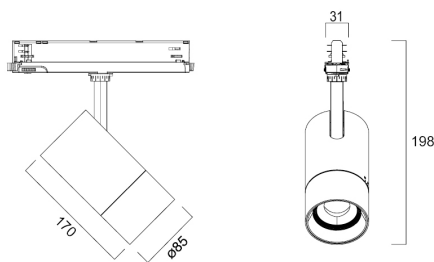

# Pixo Zoom 1850lm 17D-60D TW 2700K-4000K DALI DT8 Black

Item No: 0004523

**SYLVANIA**

**PRO**<sup>TM</sup>

Simple and slick integral design with no driver box and without any visible screws. Improved thermal resistance with in-track driver, ideal for retail applications. Extremely precise light beams due to the high-quality lenses Adjustable beam angle between 17° - 60°. Die-cast aluminium body, Textured black finishing colour. Light color temperature: 3CCT - 2700-3000-4000K, TUNABLE BETWEEN 2700K & 4000K, CHANGEABLE BY DALI SYSTEM ONLY. System power: 24W, Fixture lumen output: 1850lm, efficacy: 77lm/W (80lm/W @3000K 60D)LED chromacity: 3 step MacAdam ellipse LED source measured at 2700K & 4000K (SDCM3), IR/UV free light source without heat radiation Operating voltage 220-240V / 50-60Hz, DALI dimmable driver, ultra low LED flickering rate (5% or less) Suitable for installation on 3-circuit tracks, please check compatibility list on the instruction sheet. Compatible with OneTrackElectrical protection: Class II. Degree of protection: IP20, suitable for indoor environment only Horizontal rotation: 345°, vertical tilt: 90° Nominal product dimensions: D.85mmx170mm. 5 years warranty. Not compatible with surface mount monopoint accessory. Length of the adaptor: 238mm.

### Dimensions (mm)

## Physical data

Housing colour	Black
IP rating	IP20
IK rating	IK03
Diffuser finish	Other
Diffuser material	None
Reflector finish	High-gloss
Nominal Product Length (mm)	170
Nominal Product Diameter (mm)	85
Weight (kg)	0.992

## Packaging

Product EAN number	5410288045238
Packaging single length / height (cm)	28.2
Packaging single width (cm)	12.0
Packaging single depth (cm)	23.3
DUN14 (inner)	15410288045235
Units per outer package	8
Packaging outer length / height (cm)	59.0
Packaging outer width (cm)	50.0
Packaging outer depth (cm)	26.0