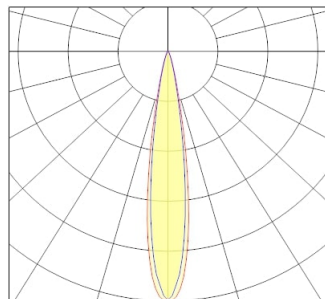

Pixo Zoom 1850lm 17D-60D TW 2700K-4000K DALI DT8 Black

Item No: 0004523

SYLVANIA

General data

Product name	Pixo Zoom 1850lm 17D-60D TW 2700K-4000K DALI DT8 Black
Technology	LED
Cap/Base	N/A
Housing	Aluminium
Mount	Track mounting
Built in presence detector	NONE
General application	Museums & Galleries, Office, Retail
Operating temperature range (°C)	1°C...+25°C
Virtual assistant compatibility	N/A
ETIM Class	EC001744
E-number FI	4279625
Warranty	5 years

Optical data

Fixture luminous flux (lm)	1850
Luminaire efficacy (lm/W)	77
Light colour	Tuneable White
CRI (Ra)	90
Colour Variation Initial (SDCM)	SDCM3
Distribution type	Symmetric
Photobiological Risk Group	RG1

Electrical data

Emergency type	
Total power consumption (W)	24
Supply current (A)	0.10
Primary Supply/Product voltage - min (V)	220.0
Primary Supply/Product voltage - max (V)	240.0
Lamp power factor	0.9
THD (at 230 V, 50 Hz, full load, at 100% dimming level) ≤ xx.x %	15
Electrical protection	Class II
Control gear type	LED driver constant current
Dimmable	Yes
Dimming method	DALI-2
Inrush Current (A)	18
Inrush Duration (µs)	3
Energy Efficiency Class (A->G) of contained light source	F
Nominal Frequency (Hz)	50/60Hz
Max. products per 10A C Breaker	53
Max. products per 13A C Breaker	69
Max. products per 16A C Breaker	85
Max. products per 20A C Breaker	107
Max. products per 10A B Breaker	33
Max. products per 13A B Breaker	43
Max. products per 16A B Breaker	53
Max. products per 20A B Breaker	67