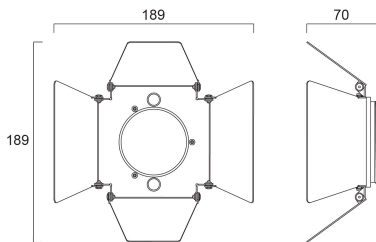

Pixo Medium 80 Barn Door Accessory

Item No: 0004534

SYLVANIA

PROTM

CE UK
CA

Pixo Medium 80 Barn Door Accessory. Black. Compatible with Pixo Medium 80. Fixation ring included. This accessory can be combined with honeycomb louver.

Technical Assets

Dimensions (mm)

Photometrics

General data

Product name	Pixo Medium 80 Barn Door Accessory
Technology	Non - Electrical Device
Accessory type	Optical
Type of accessory	Barndoors
Housing	Aluminium, Metal/plastic
General application	Hospitality, Museums & Galleries, Retail
ETIM Class	EC002558
Warranty	5 years

Physical data

Housing colour	Black
Diffuser finish	Other
Nominal Product Length (mm)	113
Nominal Product Width (mm)	112
Nominal Product Height (mm)	32
Weight (kg)	0.29

Electrical data

Emergency type

Pixo Medium 80 Barn Door Accessory

Item No: 0004534

SYLVANIA

Packaging

Product EAN number	5410288045344
Packaging single length / height (cm)	21.7
Packaging single width (cm)	21.7
Packaging single depth (cm)	5.5
DUN14 (inner)	15410288045341
DUN14 (outer)	25410288045348
Units per outer package	25
Packaging outer length / height (cm)	60.0
Packaging outer width (cm)	20.0
Packaging outer depth (cm)	13.5