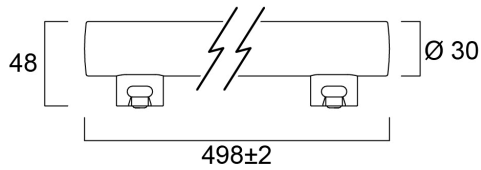

Technical Assets

Dimensions (mm)

Photometrics

ToLEDo Striplight V3 500MM 700LM S14s

Item No: 0028106

SYLVANIA

General data

Product name	ToLEDo Striplight V3 500MM 700LM S14s
Technology	LED
Watt (Rated) (W)	7.5
Cap/Base	S14s
Fixture rating	Open
General application	Hospitality, Residential & Consumer
Operating temperature range (°C)	-20°C...+40°C
Performance ambient temperature Tq (°C)	25
ETIM Class	EC001959
E-number FI	4741151
Warranty	3 years

Lifetime data

Lifespan L70 B50	15000
Average life (Nominal) (h)	15000
Average life (Rated) (h)	15000

Physical data

Nominal Product Length (mm)	498
Nominal Product Diameter (mm)	48
Weight (kg)	0.104

ToLEDo Striplight V3 500MM 700LM S14s

Item No: 0028106

Packaging

Product EAN number	5410288281063
Packaging single length / height (cm)	50.4
Packaging single width (cm)	5.0
Packaging single depth (cm)	3.0
DUN14 (inner)	15410288281060
Units per outer package	6
Packaging outer length / height (cm)	51.4
Packaging outer width (cm)	10.6
Packaging outer depth (cm)	10.1