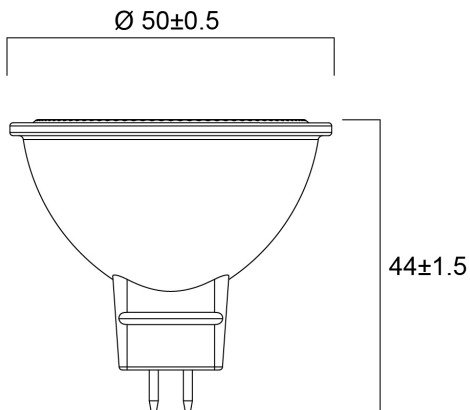

### Dimensions (mm)

## Physical data

Nominal Product Length (mm)	44
Nominal Product Diameter (mm)	50
Weight (kg)	0.03

## Packaging

Product EAN number	5410288292236
Packaging single length / height (cm)	6.1
Packaging single width (cm)	5.1
Packaging single depth (cm)	8.2
DUN14 (inner)	15410288292233
Units per inner package	6
Packaging inner length / height (cm)	16.4
Packaging inner width (cm)	13.2
Packaging inner depth (cm)	9.3
DUN14 (outer)	25410288292230
Units per outer package	36
Packaging outer length / height (cm)	34.6
Packaging outer width (cm)	28.2
Packaging outer depth (cm)	20.8