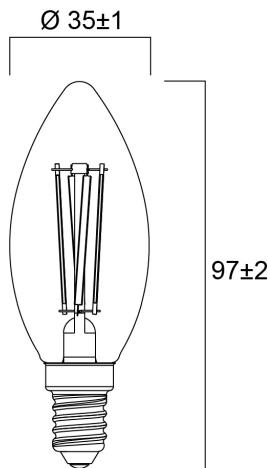

ToLEDo RT Candle V5 ST DIM 470LM 865 E14 SL

Item No: 0029369

SYLVANIA

Perfect for decorative and general lighting applications and creates a warm ambience similar to traditional lamps. The versatile ToLEDo Retro Candle range is the ideal replacement for halogen and incandescent lamps and perfect for chandeliers and decorative applications. Same look, size and functionality as incandescent lamps. Omni-directional light distribution. Gives same sparkling light effect as the incandescent lamp. Dimensionally identical to incandescent lamps - fits all fixtures. Environment-friendly - no mercury and lower CO2 emissions. Dimmable with approved dimmers.

Technical Assets

Dimensions (mm)

Photometrics

ToLEDo RT Candle V5 ST DIM 470LM 865 E14 SL

Item No: 0029369

SYLVANIA

General data

Product name	ToLEDo RT Candle V5 ST DIM 470LM 865 E14 SL
Technology	LED
Watt (Rated) (W)	4.5
Cap/Base	E14
Fixture rating	Open
General application	Hospitality, Residential & Consumer
Operating temperature range (°C)	-10°C...+45°C
Performance ambient temperature Tq (°C)	25
ETIM Class	EC001959
E-number FI	4740926
Warranty	3 years

Lifetime data

Lifespan L70 B50	15000
Average life (Nominal) (h)	15000
Average life (Rated) (h)	15000

Physical data

Nominal Product Length (mm)	97
Nominal Product Diameter (mm)	35
Weight (kg)	0.021

ToLEDo RT Candle V5 ST DIM 470LM 865 E14 SL

Item No: 0029369

SYLVANIA

Packaging

Product EAN number	5410288293691
Packaging single length / height (cm)	11.0
Packaging single width (cm)	4.5
Packaging single depth (cm)	4.5
DUN14 (inner)	15410288293698
Units per outer package	6
Packaging outer length / height (cm)	14.3
Packaging outer width (cm)	9.7
Packaging outer depth (cm)	12.0