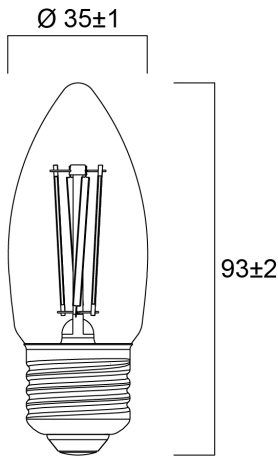

ToLEDo RT Candle V5 ST 470LM 827 E27 SL

Item No: 0029483

SYLVANIA

Perfect for decorative and general lighting applications and creates a warm ambience similar to traditional lamps. The versatile ToLEDo Retro Candle range is the ideal replacement for halogen and incandescent lamps and perfect for chandeliers and decorative applications. Same look, size and functionality as incandescent lamps. Omni-directional light distribution. Gives same sparkling light effect as the incandescent lamp. Dimensionally identical to incandescent lamps - fits all fixtures. Environment-friendly - no mercury and lower CO2 emissions.

Technical Assets

Dimensions (mm)

Photometrics

ToLEDo RT Candle V5 ST 470LM 827 E27 SL

Item No: 0029483

SYLVANIA

General data

Product name	ToLEDo RT Candle V5 ST 470LM 827 E27 SL
Technology	LED
Watt (Rated) (W)	4.5
Cap/Base	E27
Fixture rating	Open
General application	Hospitality, Residential & Consumer
Operating temperature range (°C)	-20°C...+40°C
Performance ambient temperature Tq (°C)	25
ETIM Class	EC001959
E-number FI	4740933
Warranty	3 years

Lifetime data

Lifespan L70 B50	15000
Average life (Nominal) (h)	15000
Average life (Rated) (h)	15000

Physical data

Nominal Product Length (mm)	93
Nominal Product Diameter (mm)	35
Weight (kg)	0.021

ToLEDo RT Candle V5 ST 470LM 827 E27 SL

Item No: 0029483

Packaging

Product EAN number	5410288294834
Packaging single length / height (cm)	11.0
Packaging single width (cm)	4.5
Packaging single depth (cm)	4.5
DUN14 (inner)	15410288294831
Units per outer package	6
Packaging outer length / height (cm)	14.3
Packaging outer width (cm)	9.7
Packaging outer depth (cm)	12.0