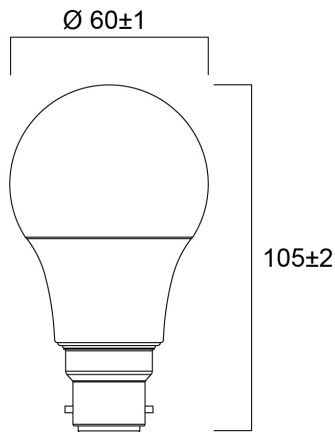

Technical Assets

Dimensions (mm)

Photometrics

ToLEDo GLS V7 470LM 827 B22 SL

Item No: 0029575

SYLVANIA

General data

Product name	ToLEDo GLS V7 470LM 827 B22 SL
Technology	LED
Watt (Rated) (W)	4.9
Cap/Base	B22
Fixture rating	Open
General application	Hospitality, Residential & Consumer
Operating temperature range (°C)	-20°C...+40°C
Performance ambient temperature Tq (°C)	25
ETIM Class	EC001959
Warranty	3 years

Item No: 0029575

SYLVANIA

Packaging

Product EAN number	5410288295756
Packaging single length / height (cm)	6.0
Packaging single width (cm)	6.0
Packaging single depth (cm)	11.2
DUN14 (inner)	15410288295753
Units per outer package	6
Packaging outer length / height (cm)	18.8
Packaging outer width (cm)	12.7
Packaging outer depth (cm)	12.0