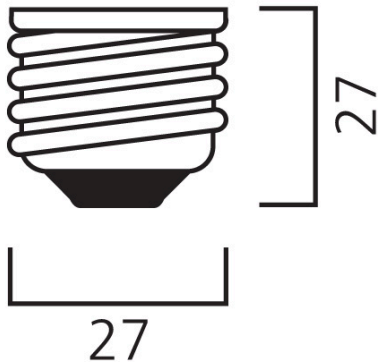

# ToLEDo GLS V7 470LM 827 E27 SL

Item No: 0029576

**SYLVANIA**

Compact and elegant design Suitable replacement for halogen, incandescent and compact fluorescent lamps Instant light at the flick of a switch Uniform light distribution Good colour rendering (CRI 80) Perfect for hotels, restaurants, lobbies, corridors, stairwells, reception areas Lower maintenance costs 15,000 hours average rated life

## Technical Assets

Dimensions (mm)

**E27**

Photometrics

## Physical data

Nominal Product Length (mm)	107
Nominal Product Diameter (mm)	60
Weight (kg)	0.03

## Packaging

Product EAN number	5410288295763
Packaging single length / height (cm)	6.0
Packaging single width (cm)	6.0
Packaging single depth (cm)	11.2
DUN14 (inner)	15410288295760
Units per outer package	6
Packaging outer length / height (cm)	18.8
Packaging outer width (cm)	12.7
Packaging outer depth (cm)	12.0