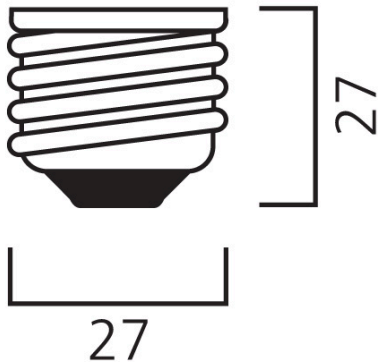

ToLEDo GLS V7 470LM 865 E27 SL

Item No: 0029578

SYLVANIA

Compact and elegant design Suitable replacement for halogen, incandescent and compact fluorescent lamps Instant light at the flick of a switch Uniform light distribution Good colour rendering (CRI 80) Perfect for hotels, restaurants, lobbies, corridors, stairwells, reception areas Lower maintenance costs 15,000 hours average rated life

Technical Assets

Dimensions (mm)

E27

Photometrics

ToLEDo GLS V7 470LM 865 E27 SL

Item No: 0029578

SYLVANIA

General data

Product name	ToLEDo GLS V7 470LM 865 E27 SL
Technology	LED
Watt (Rated) (W)	4.9
Cap/Base	E27
Fixture rating	Open
General application	Hospitality, Residential & Consumer
Operating temperature range (°C)	-20°C...+40°C
Performance ambient temperature Tq (°C)	25
ETIM Class	EC001959
E-number FI	4740978
Warranty	3 years

Item No: 0029578

SYLVANIA

Packaging

Product EAN number	5410288295787
Packaging single length / height (cm)	6.0
Packaging single width (cm)	6.0
Packaging single depth (cm)	11.2
DUN14 (inner)	15410288295784
Units per outer package	6
Packaging outer length / height (cm)	18.8
Packaging outer width (cm)	12.7
Packaging outer depth (cm)	12.0