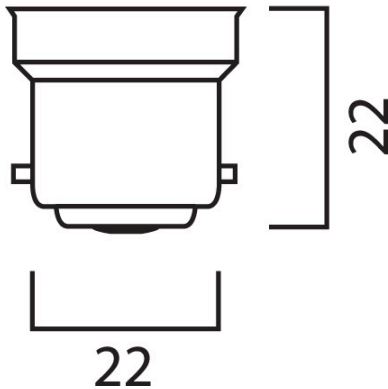

# ToLEDo GLS V7 806LM 827 B22 SL

Item No: 0029579

**SYLVANIA**

Compact and elegant design Suitable replacement for halogen, incandescent and compact fluorescent lamps Instant light at the flick of a switch Uniform light distribution Good colour rendering (CRI 80) Perfect for hotels, restaurants, lobbies, corridors, stairwells, reception areas Lower maintenance costs 15,000 hours average rated life

## Technical Assets

Dimensions (mm)

**B22**

Photometrics

## Physical data

Nominal Product Length (mm)	105
Nominal Product Diameter (mm)	60
Weight (kg)	0.03

## Packaging

Product EAN number	5410288295794
Packaging single length / height (cm)	6.0
Packaging single width (cm)	6.0
Packaging single depth (cm)	11.2
DUN14 (inner)	15410288295791
Units per outer package	6
Packaging outer length / height (cm)	18.8
Packaging outer width (cm)	12.7
Packaging outer depth (cm)	12.0