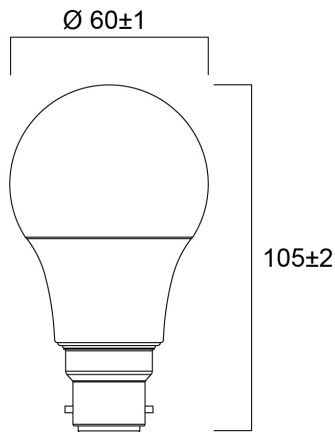

Technical Assets

Dimensions (mm)

Photometrics

ToLEDo GLS V7 806LM 840 B22 SL3

Item No: 0029584

SYLVANIA

General data

Product name	ToLEDo GLS V7 806LM 840 B22 SL3
Technology	LED
Watt (Rated) (W)	8
Cap/Base	B22
Fixture rating	Open
General application	Hospitality, Residential & Consumer
Operating temperature range (°C)	-20°C...+40°C
Performance ambient temperature Tq (°C)	25
ETIM Class	EC001959
Warranty	3 years

Lifetime data

Lifespan L70 B50	15000
Average life (Nominal) (h)	15000
Average life (Rated) (h)	15000

Physical data

Nominal Product Length (mm)	105
Nominal Product Diameter (mm)	60
Weight (kg)	0.092

ToLEDo GLS V7 806LM 840 B22 SL3

Item No: 0029584

SYLVANIA

Packaging

Product EAN number	5410288295848
Packaging single length / height (cm)	18.4
Packaging single width (cm)	6.0
Packaging single depth (cm)	11.2
DUN14 (inner)	15410288295845
Units per outer package	6
Packaging outer length / height (cm)	37.7
Packaging outer width (cm)	19.0
Packaging outer depth (cm)	12.2