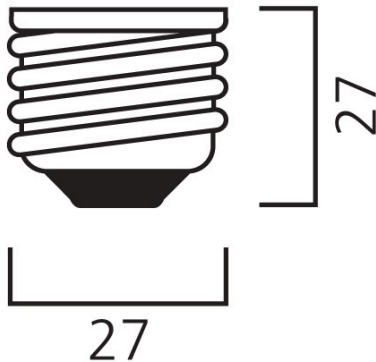

ToLEDo GLS V7 806LM 840 E27 SL

Item No: 0029585

SYLVANIA

Compact and elegant design Suitable replacement for halogen, incandescent and compact fluorescent lamps Instant light at the flick of a switch Uniform light distribution Good colour rendering (CRI 80) Perfect for hotels, restaurants, lobbies, corridors, stairwells, reception areas Lower maintenance costs 15,000 hours average rated life

Technical Assets

Dimensions (mm)

E27

Photometrics

ToLEDo GLS V7 806LM 840 E27 SL

Item No: 0029585

SYLVANIA

General data

Product name	ToLEDo GLS V7 806LM 840 E27 SL
Technology	LED
Watt (Rated) (W)	8
Cap/Base	E27
Fixture rating	Open
General application	Hospitality, Residential & Consumer
Operating temperature range (°C)	-20°C...+40°C
Performance ambient temperature Tq (°C)	25
ETIM Class	EC001959
E-number FI	4740980
Warranty	3 years

Item No: 0029585

SYLVANIA

Packaging

Product EAN number	5410288295855
Packaging single length / height (cm)	6.0
Packaging single width (cm)	6.0
Packaging single depth (cm)	11.2
DUN14 (inner)	15410288295852
Units per outer package	6
Packaging outer length / height (cm)	19.2
Packaging outer width (cm)	12.8
Packaging outer depth (cm)	12.0