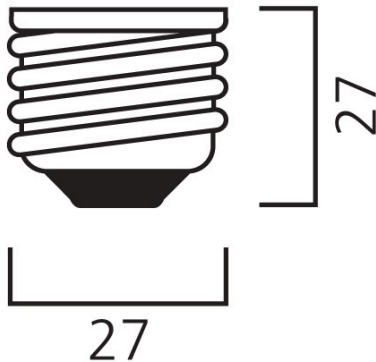

# ToLEDo GLS 1055LM 827 E27 SL

Item No: 0029589

**SYLVANIA**

Compact and elegant design. Suitable replacement for halogen, incandescent and compact fluorescent lamps. Instant light at the flick of a switch. Uniform light distribution. Good colour rendering (CRI 80). Perfect for hotels, restaurants, lobbies, corridors, stairwells, reception areas. Lower maintenance costs. 15,000 hours average rated life.

## Technical Assets

Dimensions (mm)

**E27**

Photometrics

## Physical data

Nominal Product Length (mm)	109
Nominal Product Diameter (mm)	60
Weight (kg)	0.03

## Packaging

Product EAN number	5410288295893
Packaging single length / height (cm)	6.0
Packaging single width (cm)	6.0
Packaging single depth (cm)	11.2
DUN14 (inner)	15410288295890
Units per outer package	6
Packaging outer length / height (cm)	18.8
Packaging outer width (cm)	12.7
Packaging outer depth (cm)	12.0