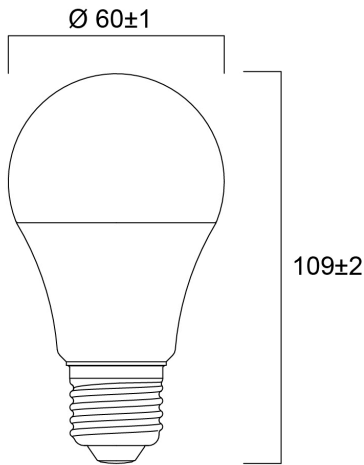

ToLEDo GLS 1055LM 840 E27 SL

Item No: 0029590

SYLVANIA

Compact and elegant design. Suitable replacement for halogen, incandescent and compact fluorescent lamps. Instant light at the flick of a switch. Uniform light distribution. Good colour rendering (CRI 80). Perfect for hotels, restaurants, lobbies, corridors, stairwells, reception areas. Lower maintenance costs. 15,000 hours average rated life.

Technical Assets

Dimensions (mm)

Photometrics

ToLEDo GLS 1055LM 840 E27 SL

Item No: 0029590

SYLVANIA

General data

Product name	ToLEDo GLS 1055LM 840 E27 SL
Technology	LED
Watt (Rated) (W)	9.5
Cap/Base	E27
Fixture rating	Open
General application	Hospitality, Residential & Consumer
Operating temperature range (°C)	-20°C...+40°C
Performance ambient temperature Tq (°C)	25
ETIM Class	EC001959
E-number FI	4740983
Warranty	3 years

Item No: 0029590

Packaging

Product EAN number	5410288295909
Packaging single length / height (cm)	6.0
Packaging single width (cm)	6.0
Packaging single depth (cm)	11.2
DUN14 (inner)	15410288295906
Units per outer package	6
Packaging outer length / height (cm)	18.8
Packaging outer width (cm)	12.7
Packaging outer depth (cm)	12.0