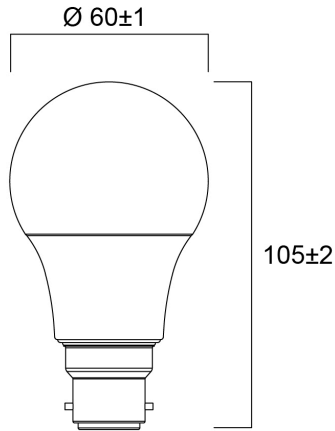

### Dimensions (mm)

## Physical data

Nominal Product Length (mm)	118
Nominal Product Diameter (mm)	60
Weight (kg)	0.182

## Packaging

Product EAN number	5410288296401
Packaging single length / height (cm)	21.2
Packaging single width (cm)	6.1
Packaging single depth (cm)	12.3
DUN14 (inner)	15410288296408
Units per outer package	6
Packaging outer length / height (cm)	37.9
Packaging outer width (cm)	22.1
Packaging outer depth (cm)	13.4