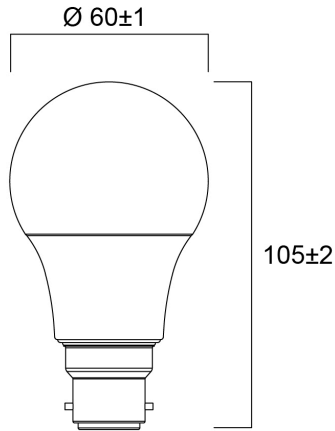

# ToLEDo GLS 806LM 827 B22 SL10

Item No: 0029649

**SYLVANIA**

Compact and elegant design  
Suitable replacement for halogen, incandescent and compact fluorescent lamps  
Instant light at the flick of a switch  
Uniform light distribution  
Good colour rendering (CRI 80)  
Perfect for hotels, restaurants, lobbies, corridors, stairwells, reception areas  
Lower maintenance costs  
12,000 hours average rated life

### Dimensions (mm)

## Physical data

Nominal Product Length (mm)	105
Nominal Product Diameter (mm)	60
Weight (kg)	0.32

## Packaging

Product EAN number	5410288296494
Packaging single length / height (cm)	26.6
Packaging single width (cm)	12.0
Packaging single depth (cm)	11.2
DUN14 (inner)	15410288296491
Units per outer package	6
Packaging outer length / height (cm)	37.8
Packaging outer width (cm)	27.7
Packaging outer depth (cm)	24.2