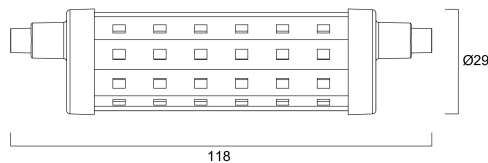

# ToLEDo R7S 118MM 2000LM DIM 827 SL

Item No: 0029688

**SYLVANIA**

ToLEDo R7s is a retrofit replacement for traditional halogen double-ended linear R7s lamps 330° omni-directional light distribution High lumen efficacy: 133lm/W Lumen output: 2000lm 85% energy saving Robust construction Length: 118mm Dimmable 25,000 hours average rated life Ideal for domestic and commercial applications

### Dimensions (mm)

## Physical data

Nominal Product Length (mm)	118
Nominal Product Diameter (mm)	29
Weight (kg)	0.084

## Packaging

Product EAN number	5410288296883
Packaging single length / height (cm)	4.8
Packaging single width (cm)	4.8
Packaging single depth (cm)	12.5
DUN14 (inner)	15410288296880
Units per outer package	6
Packaging outer length / height (cm)	15.5
Packaging outer width (cm)	10.5
Packaging outer depth (cm)	13.5