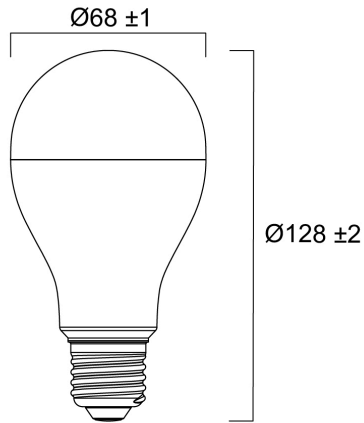

ToLEDo GLS V9 1920LM 827 E27 SL

Item No: 0030041

SYLVANIA

Compact and elegant design. Suitable replacement for halogen, incandescent and compact fluorescent lamps Instant light at the flick of a switch. Uniform light distribution. Good colour rendering (CRI 80). Perfect for hotels, restaurants, lobbies, corridors, stairwells, reception areas. Lower maintenance costs. 15,000 hours average rated life

Technical Assets

Dimensions (mm)

Photometrics

ToLEDo GLS V9 1920LM 827 E27 SL

Item No: 0030041

SYLVANIA

General data

Product name	ToLEDo GLS V9 1920LM 827 E27 SL
Technology	LED
Lamp shape	Pear-shape
Cap/Base	E27
Lamp finish	Opal
Fixture rating	Open
General application	Education, Hospitality, Residential & Consumer
Operating temperature range (°C)	-20°C...+40°C
Performance ambient temperature Tq (°C)	25
Virtual assistant compatibility	N/A
ETIM Class	EC001959
E-number FI	4741184
Warranty	3 years

Lifetime data

Lifespan L70 B50	15000
Average life (Rated) (h)	15000

Physical data

Housing colour	White
IP rating	IP20
Nominal Product Height (mm)	128
Nominal Product Diameter (mm)	68
Weight (kg)	0.069

ToLEDo GLS V9 1920LM 827 E27 SL

Item No: 0030041

SYLVANIA

Packaging

Product EAN number	5410288300412
Packaging single length / height (cm)	6.9
Packaging single width (cm)	6.9
Packaging single depth (cm)	13.3
DUN14 (inner)	15410288300419
Units per outer package	6
Packaging outer length / height (cm)	21.5
Packaging outer width (cm)	14.5
Packaging outer depth (cm)	14.3