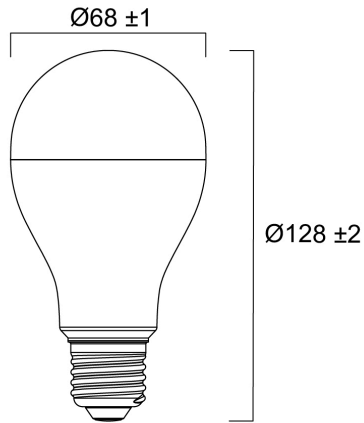

# ToLEDo GLS V9 2450LM 827 E27 SL

Item No: 0030044

**SYLVANIA**

Compact and elegant design. Suitable replacement for halogen, incandescent and compact fluorescent lamps Instant light at the flick of a switch. Uniform light distribution. Good colour rendering (CRI 80). Perfect for hotels, restaurants, lobbies, corridors, stairwells, reception areas. Lower maintenance costs. 15,000 hours average rated life

### Dimensions (mm)

## Physical data

Housing colour	White
IP rating	IP20
Nominal Product Height (mm)	128
Nominal Product Diameter (mm)	68
Weight (kg)	0.077

## Packaging

Product EAN number	5410288300443
Packaging single length / height (cm)	6.9
Packaging single width (cm)	6.9
Packaging single depth (cm)	13.3
DUN14 (inner)	15410288300440
Units per outer package	6
Packaging outer length / height (cm)	21.5
Packaging outer width (cm)	14.5
Packaging outer depth (cm)	14.3