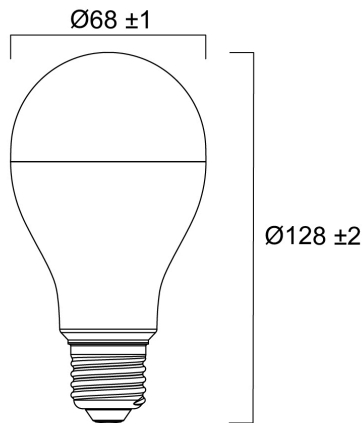

Technical Assets

Dimensions (mm)

Photometrics

ToLEDo GLS V9 2450LM 865 E27 SL

Item No: 0030046

SYLVANIA

General data

Product name	ToLEDo GLS V9 2450LM 865 E27 SL
Technology	LED
Lamp shape	Pear-shape
Cap/Base	E27
Lamp finish	Opal
Fixture rating	Open
General application	Education, Hospitality, Residential & Consumer
Operating temperature range (°C)	-20°C...+40°C
Performance ambient temperature Tq (°C)	25
Virtual assistant compatibility	N/A
ETIM Class	EC001959
E-number FI	4741189
Warranty	3 years

Lifetime data

Lifespan L70 B50	15000
Average life (Rated) (h)	15000

Physical data

Housing colour	White
IP rating	IP20
Nominal Product Height (mm)	128
Nominal Product Diameter (mm)	68
Weight (kg)	0.077

ToLEDo GLS V9 2450LM 865 E27 SL

Item No: 0030046

SYLVANIA

Packaging

Product EAN number	5410288300467
Packaging single length / height (cm)	6.9
Packaging single width (cm)	6.9
Packaging single depth (cm)	13.3
DUN14 (inner)	15410288300464
Units per outer package	6
Packaging outer length / height (cm)	21.5
Packaging outer width (cm)	14.5
Packaging outer depth (cm)	14.3