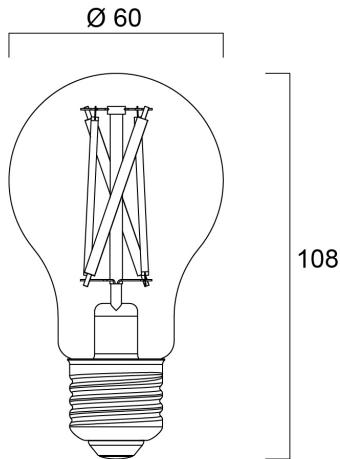

### Dimensions (mm)

## Physical data

IP rating	IP20
Nominal Product Length (mm)	108
Nominal Product Diameter (mm)	60
Weight (kg)	0.038

## Packaging

Product EAN number	5410288301020
Packaging single length / height (cm)	6.6
Packaging single width (cm)	6.6
Packaging single depth (cm)	12.0
DUN14 (inner)	15410288301027
Units per outer package	6
Packaging outer length / height (cm)	20.6
Packaging outer width (cm)	13.9
Packaging outer depth (cm)	13.0