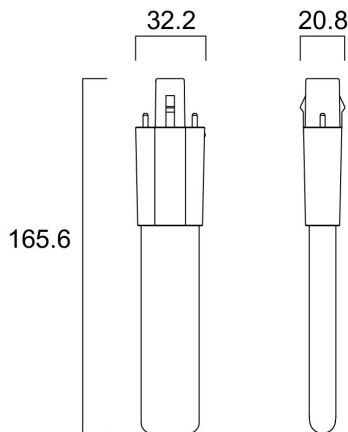

Technical Assets

Dimensions (mm)

Photometrics

ToLEDo Lynx S 500LM G23 840 SL

Item No: 0030220

SYLVANIA

General data

Product name	ToLEDo Lynx S 500LM G23 840 SL
Technology	LED
Lamp shape	U shape
Cap/Base	G23
Lamp finish	Opal
General application	Hospitality, Logistics & Industry, Residential & Consumer
Operating temperature range (°C)	-20°C...+45°C
Virtual assistant compatibility	N/A
ETIM Class	EC001959
E-number FI	4941325
Warranty	3 years

Electrical data

Power consumption (W)	4.5
Wattage (W)	4.5
Equivalent watt (W)	9
Primary Supply/Product voltage - min (V)	220
Primary Supply/Product voltage - max (V)	240
Control gear required	No
Dimmable	No
Inrush Current (A)	3
Inrush Duration (μ s)	100
Lamp Energy Label (class)	E
Nominal Frequency (Hz)	50/60Hz

Lifetime data

Lifespan L70 B50	30000
------------------	-------

Physical data

IP rating	IP20
Nominal Product Length (mm)	166
Nominal Product Width (mm)	32
Nominal Product Height (mm)	21
Weight (kg)	0.04

Packaging

Product EAN number	5410288302201
Packaging single length / height (cm)	4.6
Packaging single width (cm)	2.0
Packaging single depth (cm)	17.2
DUN14 (inner)	15410288302208
Units per outer package	6
Packaging outer length / height (cm)	10.5
Packaging outer width (cm)	7.2
Packaging outer depth (cm)	21.8