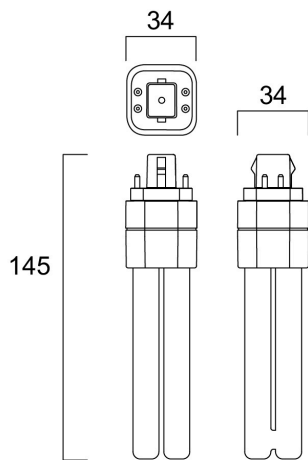

Technical Assets

Dimensions (mm)

Photometrics

ToLEDo Lynx DE 770LM G24Q 840 SL

Item No: 0030224

SYLVANIA

General data

Product name	ToLEDo Lynx DE 770LM G24Q 840 SL
Technology	LED
Lamp shape	U shape
Cap/Base	G24q-2
Lamp finish	Opal
General application	Hospitality, Logistics & Industry, Residential & Consumer
Operating temperature range (°C)	-20°C...+45°C
Virtual assistant compatibility	N/A
ETIM Class	EC001959
E-number FI	4941329
Warranty	3 years

Electrical data

Power consumption (W)	7
Wattage (W)	7
Equivalent watt (W)	18
Primary Supply/Product voltage - min (V)	20.0
Primary Supply/Product voltage - max (V)	40.0
Control gear required	Yes
Dimmable	No
Inrush Current (A)	7
Inrush Duration (μ s)	800
Lamp Energy Label (class)	F
Nominal Frequency (Hz)	50/60Hz

Lifetime data

Lifespan L70 B50	30000
------------------	-------

Physical data

IP rating	IP20
Nominal Product Length (mm)	152
Nominal Product Width (mm)	34
Nominal Product Height (mm)	34
Weight (kg)	0.062

Packaging

Product EAN number	5410288302249
Packaging single length / height (cm)	4.6
Packaging single width (cm)	3.8
Packaging single depth (cm)	15.8
DUN14 (inner)	15410288302246
Units per outer package	6
Packaging outer length / height (cm)	15.0
Packaging outer width (cm)	8.6
Packaging outer depth (cm)	20.4