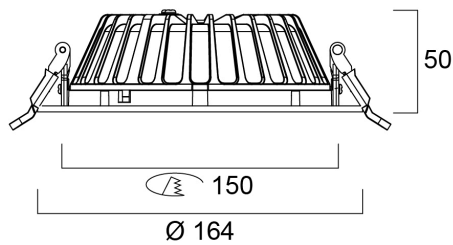

Technical Assets

Dimensions (mm)

Photometrics

Distance [m]	Cone diameter [m]	Beam diameter [m]	Illuminance [lx]
0.5	0.60	0.50	1477
1.0	1.19	1.00	369
1.5	1.79	1.50	164
2.0	2.38	2.00	82
2.5	2.98	2.50	49
3.0	3.58	3.00	33

Distance [m] Cone diameter [m] Illuminance [lx]
 C0 - C180 (Half beam angle: 61.6°)

Insaver Slim 150 IP54 DALI 1075lm 830

Item No: 0030348

SYLVANIA

General data

Product name	Insaver Slim 150 IP54 DALI 1075lm 830
Technology	LED
Cap/Base	N/A
Housing	Aluminium
Mount	Ceiling recessed mounting
Built in presence detector	NONE
General application	Hospitality, Office, Retail
Operating temperature range (°C)	-10°C...+40°C
Performance ambient temperature Tq (°C)	40
Virtual assistant compatibility	N/A
ETIM Class	EC001744
Warranty	5 years

Lifetime data

Lifespan L70 B50	90000
Lifespan L80 B20	90000
Lifespan L90 B10	39000

Insaver Slim 150 IP54 DALI 1075lm 830

Item No: 0030348

SYLVANIA

Physical data

Housing colour	RAL 9003 - Signal white
IP rating	IP44/20
IK rating	IK07
Diffuser finish	Other
Diffuser material	None
Reflector finish	Not Applicable
Nominal Product Height (mm)	50
Nominal Product Diameter (mm)	165
Weight (kg)	0.45
Recessed Depth (mm)	150

Packaging

Product EAN number	5410288303482
Packaging single length / height (cm)	17.8
Packaging single width (cm)	17.8
Packaging single depth (cm)	7.0
DUN14 (inner)	15410288303489
Units per outer package	20
Packaging outer length / height (cm)	37.0
Packaging outer width (cm)	37.0
Packaging outer depth (cm)	37.0