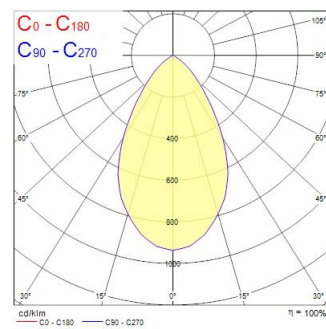

Photometrics

Distance [m]	Cone diameter [m]	Beam diameter [m]	Illuminance [lx]
0.5	0.60	0.50	1477
1.0	1.19	1.00	369
1.5	1.79	1.50	164
2.0	2.38	2.00	82
2.5	2.98	2.50	49
3.0	3.58	3.00	33

Distance [m] Cone diameter [m] Illuminance [lx]
C0 - C180 (Half beam angle: 61.6°)