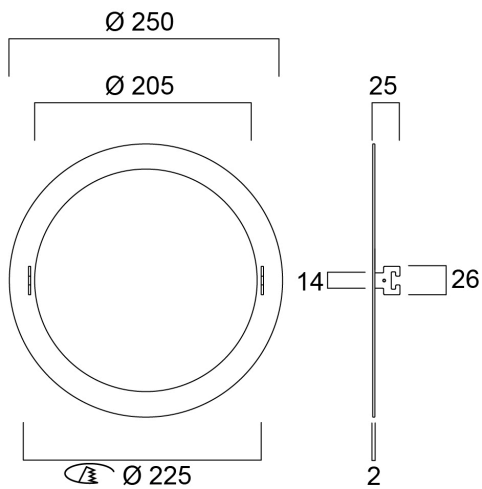

Adapting Ring RAL9010 205/225/250

Item No: 0030463

SYLVANIA

PROTM

Adapting ring is suitable for the fixture of 205mm cut out. When put together, it can be used in a new cut out of 225mm. Outer ring of 250mm dia. RAL9010.

Technical Assets

Dimensions (mm)

Photometrics

Adapting Ring RAL9010 205/225/250

Item No: 0030463

SYLVANIA

General data

Product name	Adapting Ring RAL9010 205/225/250
Technology	Non - Electrical Device
Type of accessory	Other
Mount	Ceiling recessed mounting
General application	Education, Hospitality, Office, Retail
ETIM Class	EC002557
E-number FI	4278414
Warranty	3 years

Physical data

Housing colour	RAL 9010 - Pure white
IP rating	IP20
IK rating	IK02
Nominal Product Height (mm)	25
Nominal Product Diameter (mm)	250
Weight (kg)	0.274

Packaging

Product EAN number	5410288304632
Packaging single length / height (cm)	26.0
Packaging single width (cm)	4.5
Packaging single depth (cm)	26.0
DUN14 (inner)	15410288304639
Units per outer package	20
Packaging outer length / height (cm)	53.5
Packaging outer width (cm)	24.5
Packaging outer depth (cm)	53.5