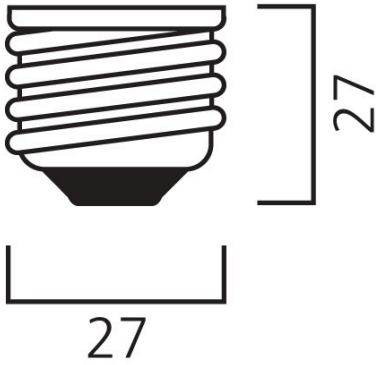

# ToLEDo Performer Retro E 2000LM E27 830 SL

Item No: 0030630

**SYLVANIA**

The ToLEDo Performer E-Series is a direct retrofit solution to replace high-pressure mercury vapour lamps. Dual operating mode – compatible with HPMV magnetic ballast and direct mains AC 200-240V. 25,000 hours average rated life. Ideal product for factories, warehouses, industries, street lighting, post-top lighting and more. Similar look and feel to conventional HID lamps. IP65 design suitable for outdoor applications with IP rated base caps, as well as indoor applications. Available in 3000K and 4000K. Delivering instant saving with a low initial investment.

## Technical Assets

Dimensions (mm)

**E27**

Photometrics

## Physical data

|                               |       |
|-------------------------------|-------|
| Housing colour                | White |
| IP rating                     | IP20  |
| Nominal Product Height (mm)   | 180   |
| Nominal Product Diameter (mm) | 75    |
| Weight (kg)                   | 0.111 |

## Packaging

|                                       |                |
|---------------------------------------|----------------|
| Product EAN number                    | 5410288306308  |
| Packaging single length / height (cm) | 10.0           |
| Packaging single width (cm)           | 10.0           |
| Packaging single depth (cm)           | 21.8           |
| DUN14 (inner)                         | 15410288306305 |
| Units per outer package               | 6              |
| Packaging outer length / height (cm)  | 35.3           |
| Packaging outer width (cm)            | 24.8           |
| Packaging outer depth (cm)            | 22.8           |