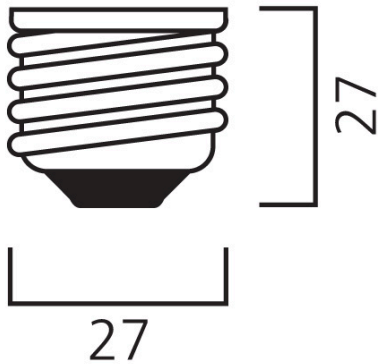

# ToLEDo Performer Retro E 2000LM E27 840 SL

Item No: 0030631

**SYLVANIA**

The ToLEDo Performer E-Series is a direct retrofit solution to replace high-pressure mercury vapour lamps. Dual operating mode – compatible with HPMV magnetic ballast and direct mains AC 200-240V. 25,000 hours average rated life. Ideal product for factories, warehouses, industries, street lighting, post-top lighting and more. Similar look and feel to conventional HID lamps. IP65 design suitable for outdoor applications with IP rated base caps, as well as indoor applications. Available in 3000K and 4000K. Delivering instant saving with a low initial investment.

## Technical Assets

Dimensions (mm)

**E27**

Photometrics

## Physical data

Housing colour	White
IP rating	IP20
Nominal Product Height (mm)	180
Nominal Product Diameter (mm)	75
Weight (kg)	0.111

## Packaging

Product EAN number	5410288306315
Packaging single length / height (cm)	10.0
Packaging single width (cm)	10.0
Packaging single depth (cm)	21.8
DUN14 (inner)	15410288306312
Units per outer package	6
Packaging outer length / height (cm)	35.3
Packaging outer width (cm)	24.8
Packaging outer depth (cm)	22.8