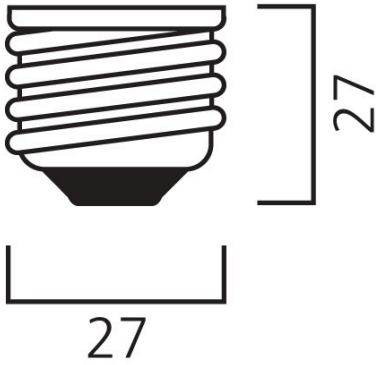

Technical Assets

Dimensions (mm)

E27