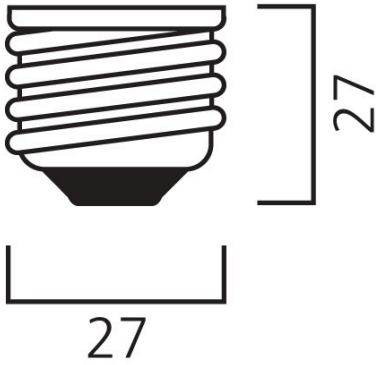

# ToLEDo Performer Retro E 3000LM E27 840 SL

Item No: 0030633

**SYLVANIA**

The ToLEDo Performer E-Series is a direct retrofit solution to replace high-pressure mercury vapour lamps. Dual operating mode – compatible with HPMV magnetic ballast and direct mains AC 200-240V. 25,000 hours average rated life. Ideal product for factories, warehouses, industries, street lighting, post-top lighting and more. Similar look and feel to conventional HID lamps. IP65 design suitable for outdoor applications with IP rated base caps, as well as indoor applications. Available in 3000K and 4000K. Delivering instant saving with a low initial investment.

## Technical Assets

Dimensions (mm)

**E27**

Photometrics

## Physical data

Housing colour	White
IP rating	IP20
Nominal Product Height (mm)	180
Nominal Product Diameter (mm)	75
Weight (kg)	0.122

## Packaging

Product EAN number	5410288306339
Packaging single length / height (cm)	10.0
Packaging single width (cm)	10.0
Packaging single depth (cm)	21.8
DUN14 (inner)	15410288306336
Units per outer package	6
Packaging outer length / height (cm)	35.3
Packaging outer width (cm)	24.8
Packaging outer depth (cm)	22.8