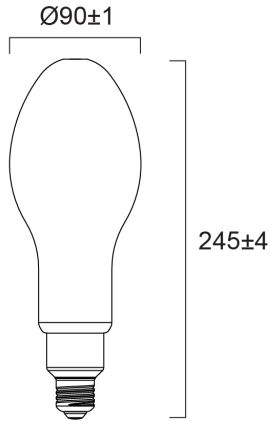

# ToLEDo Performer Retro E 4000LM E27 840 SL

Item No: 0030635

**SYLVANIA**

The ToLEDo Performer E-Series is a direct retrofit solution to replace high-pressure mercury vapour lamps. Dual operating mode – compatible with HPMV magnetic ballast and direct mains AC 200-240V. 25,000 hours average rated life. Ideal product for factories, warehouses, industries, street lighting, post-top lighting and more. Similar look and feel to conventional HID lamps. IP65 design suitable for outdoor applications with IP rated base caps, as well as indoor applications. Available in 3000K and 4000K. Delivering instant saving with a low initial investment.

### Dimensions (mm)

## Physical data

Housing colour	White
IP rating	IP20
Nominal Product Height (mm)	245
Nominal Product Diameter (mm)	90
Weight (kg)	0.163

## Packaging

Product EAN number	5410288306353
Packaging single length / height (cm)	11.2
Packaging single width (cm)	11.2
Packaging single depth (cm)	27.0
DUN14 (inner)	15410288306350
Units per outer package	6
Packaging outer length / height (cm)	35.0
Packaging outer width (cm)	23.5
Packaging outer depth (cm)	28.0