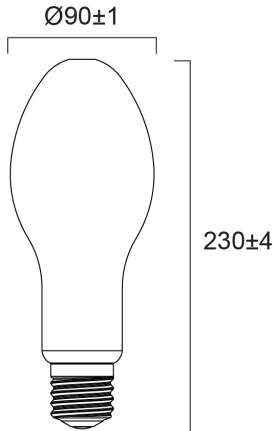

ToLEDo Performer Retro E 6000LM E40 840 SL

Item No: 0030637

SYLVANIA

The ToLEDo Performer E-Series is a direct retrofit solution to replace high-pressure mercury vapour lamps. Dual operating mode – compatible with HPMV magnetic ballast and direct mains AC 200-240V. 25,000 hours average rated life. Ideal product for factories, warehouses, industries, street lighting, post-top lighting and more. Similar look and feel to conventional HID lamps. IP65 design suitable for outdoor applications with IP rated base caps, as well as indoor applications. Available in 3000K and 4000K. Delivering instant saving with a low initial investment.

Technical Assets

Dimensions (mm)

Photometrics

ToLEDo Performer Retro E 6000LM E40 840 SL

Item No: 0030637

SYLVANIA

General data

Product name	ToLEDo Performer Retro E 6000LM E40 840 SL
Technology	LED
Lamp shape	Pear-shape
Cap/Base	E40
Lamp finish	Opal
Built in presence detector	NONE
Fixture rating	Open
General application	Logistics & Industry
Virtual assistant compatibility	N/A
ETIM Class	EC001959
E-number FI	4844700
Warranty	3 years

Lifetime data

Lifespan L70 B50	25000
------------------	-------

Physical data

Housing colour	White
IP rating	IP20
Nominal Product Height (mm)	230
Nominal Product Diameter (mm)	90
Weight (kg)	0.172

ToLEDo Performer Retro E 6000LM E40 840 SL

Item No: 0030637

Packaging

Product EAN number	5410288306377
Packaging single length / height (cm)	11.2
Packaging single width (cm)	11.2
Packaging single depth (cm)	27.0
DUN14 (inner)	15410288306374
Units per outer package	6
Packaging outer length / height (cm)	39.6
Packaging outer width (cm)	27.8
Packaging outer depth (cm)	28.0