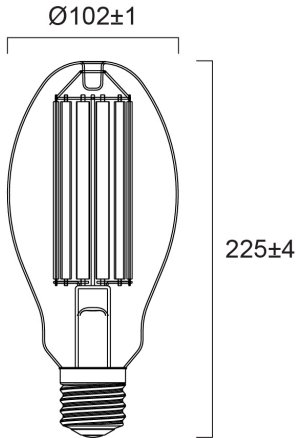

ToLEDo Performer Retro E 9000LM E40 830 SL

Item No: 0030638

SYLVANIA

The ToLEDo Performer E-Series is a direct retrofit solution to replace high-pressure mercury vapour lamps. Dual operating mode – compatible with HPMV magnetic ballast and direct mains AC 200-240V. 25,000 hours average rated life. Ideal product for factories, warehouses, industries, street lighting, post-top lighting and more. Similar look and feel to conventional HID lamps. IP65 design suitable for outdoor applications with IP rated base caps, as well as indoor applications. Available in 3000K and 4000K. Delivering instant saving with a low initial investment.

Technical Assets

Dimensions (mm)

Photometrics

ToLEDo Performer Retro E 9000LM E40 830 SL

Item No: 0030638

SYLVANIA

General data

Product name	ToLEDo Performer Retro E 9000LM E40 830 SL
Technology	LED
Lamp shape	Pear-shape
Cap/Base	E40
Lamp finish	Clear
Built in presence detector	NONE
Fixture rating	Open
General application	Logistics & Industry
Virtual assistant compatibility	N/A
ETIM Class	EC001959
E-number FI	4844701
Warranty	3 years

Lifetime data

Lifespan L70 B50	25000
------------------	-------

Physical data

Housing colour	Transparent
IP rating	IP20
Nominal Product Height (mm)	225
Nominal Product Diameter (mm)	102
Weight (kg)	0.235

ToLEDo Performer Retro E 9000LM E40 830 SL

Item No: 0030638

Packaging

Product EAN number	5410288306384
Packaging single length / height (cm)	12.5
Packaging single width (cm)	12.5
Packaging single depth (cm)	26.0
DUN14 (inner)	15410288306381
Units per outer package	6
Packaging outer length / height (cm)	43.2
Packaging outer width (cm)	30.1
Packaging outer depth (cm)	27.0