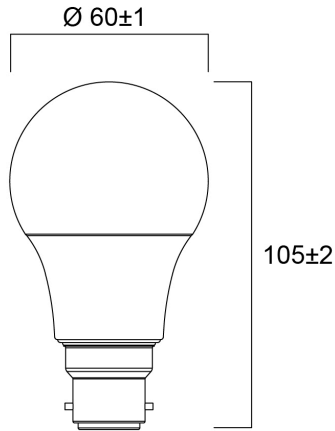

Technical Assets

Dimensions (mm)

Photometrics

ToLEDo GLS 470LM 827 B22 SL

Item No: 0030831

SYLVANIA

General data

Product name	ToLEDo GLS 470LM 827 B22 SL
Technology	LED
Lamp shape	Pear-shape
Cap/Base	B22
Lamp finish	Opal
Built in presence detector	NONE
Fixture rating	Open
General application	Hospitality, Residential & Consumer
Operating temperature range (°C)	-20°C...+40°C
Virtual assistant compatibility	N/A
ETIM Class	EC001959
Warranty	3 years

Lifetime data

Lifespan L70 B50	15000
------------------	-------

Physical data

Housing colour	White
IP rating	IP20
Nominal Product Height (mm)	105
Nominal Product Diameter (mm)	60
Weight (kg)	0.022

ToLEDo GLS 470LM 827 B22 SL

Item No: 0030831

Packaging

Product EAN number	5410288308319
Packaging single length / height (cm)	6.0
Packaging single width (cm)	6.0
Packaging single depth (cm)	11.2
DUN14 (inner)	15410288308316
Units per outer package	6
Packaging outer length / height (cm)	18.8
Packaging outer width (cm)	12.7
Packaging outer depth (cm)	12.5