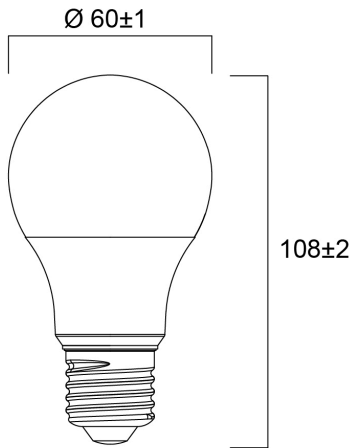

ToLEDo GLS 470LM 827 E27 SL

Item No: 0030832

SYLVANIA

Compact and elegant design. Suitable replacement for halogen, incandescent and compact fluorescent lamps. Instant light at the flick of a switch. Uniform light distribution. Good colour rendering (CRI 80). Perfect for hotels, restaurants, lobbies, corridors, stairwells, reception areas. Lower maintenance costs. 15,000 hours average rated life.

Technical Assets

Dimensions (mm)

Photometrics

ToLEDo GLS 470LM 827 E27 SL

Item No: 0030832

SYLVANIA

General data

Product name	ToLEDo GLS 470LM 827 E27 SL
Technology	LED
Lamp shape	Pear-shape
Cap/Base	E27
Lamp finish	Opal
Built in presence detector	NONE
Fixture rating	Open
General application	Hospitality, Residential & Consumer
Operating temperature range (°C)	-20°C...+40°C
Virtual assistant compatibility	N/A
ETIM Class	EC001959
E-number FI	4741267
Warranty	3 years

Lifetime data

Lifespan L70 B50	15000
------------------	-------

Physical data

Housing colour	White
IP rating	IP20
Nominal Product Height (mm)	107
Nominal Product Diameter (mm)	60
Weight (kg)	0.02

ToLEDo GLS 470LM 827 E27 SL

Item No: 0030832

SYLVANIA

Packaging

Product EAN number	5410288308326
Packaging single length / height (cm)	6.0
Packaging single width (cm)	6.0
Packaging single depth (cm)	11.2
DUN14 (inner)	15410288308323
Units per outer package	6
Packaging outer length / height (cm)	18.8
Packaging outer width (cm)	12.7
Packaging outer depth (cm)	12.5