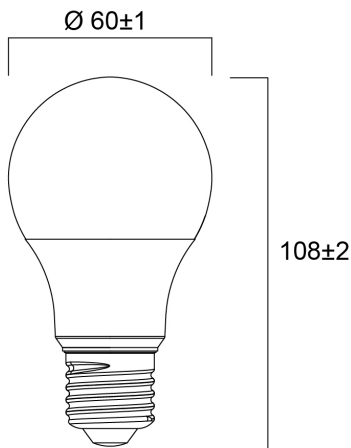

ToLEDo GLS 470LM 840 E27 SL

Item No: 0030833

SYLVANIA

Compact and elegant design. Suitable replacement for halogen, incandescent and compact fluorescent lamps. Instant light at the flick of a switch. Uniform light distribution. Good colour rendering (CRI 80). Perfect for hotels, restaurants, lobbies, corridors, stairwells, reception areas. Lower maintenance costs. 15,000 hours average rated life.

Technical Assets

Dimensions (mm)

Photometrics

ToLEDo GLS 470LM 840 E27 SL

Item No: 0030833

SYLVANIA

General data

Product name	ToLEDo GLS 470LM 840 E27 SL
Technology	LED
Lamp shape	Pear-shape
Cap/Base	E27
Lamp finish	Opal
Built in presence detector	NONE
Fixture rating	Open
General application	Hospitality, Residential & Consumer
Operating temperature range (°C)	-20°C...+40°C
Virtual assistant compatibility	N/A
ETIM Class	EC001959
E-number FI	4741268
Warranty	3 years

Lifetime data

Lifespan L70 B50	15000
------------------	-------

Physical data

Housing colour	White
IP rating	IP20
Nominal Product Height (mm)	107
Nominal Product Diameter (mm)	60
Weight (kg)	0.02

ToLEDo GLS 470LM 840 E27 SL

Item No: 0030833

Packaging

Product EAN number	5410288308333
Packaging single length / height (cm)	6.0
Packaging single width (cm)	6.0
Packaging single depth (cm)	11.2
DUN14 (inner)	15410288308330
Units per outer package	6
Packaging outer length / height (cm)	18.8
Packaging outer width (cm)	12.7
Packaging outer depth (cm)	12.5