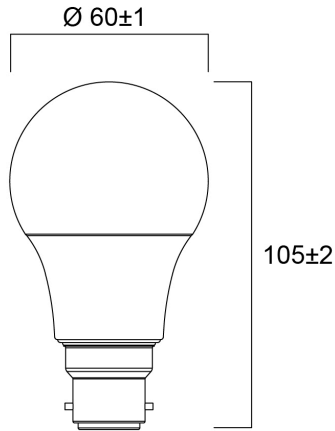

Technical Assets

Dimensions (mm)

Photometrics

ToLEDo GLS 806LM 827 B22 SL

Item No: 0030835

SYLVANIA

General data

Product name	ToLEDo GLS 806LM 827 B22 SL
Technology	LED
Lamp shape	Pear-shape
Cap/Base	B22
Lamp finish	Opal
Built in presence detector	NONE
Fixture rating	Open
General application	Hospitality, Residential & Consumer
Operating temperature range (°C)	-20°C...+40°C
Virtual assistant compatibility	N/A
ETIM Class	EC001959
Warranty	3 years

Lifetime data

Lifespan L70 B50	15000
------------------	-------

Physical data

Housing colour	White
IP rating	IP20
Nominal Product Height (mm)	105
Nominal Product Diameter (mm)	60
Weight (kg)	0.022

ToLEDo GLS 806LM 827 B22 SL

Item No: 0030835

Packaging

Product EAN number	5410288308357
Packaging single length / height (cm)	6.0
Packaging single width (cm)	6.0
Packaging single depth (cm)	11.2
DUN14 (inner)	15410288308354
Units per outer package	6
Packaging outer length / height (cm)	18.8
Packaging outer width (cm)	12.7
Packaging outer depth (cm)	12.5